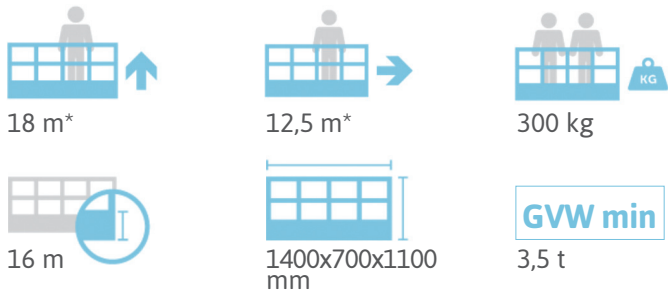

SPECIFICATION

CTEB-LIFT 18 HV IVECO Daily

WORKING ENVELOPE

* outreach and height max values and repeatability can change within ± 3% due to manufacturing variation and working condition.

DIMENSIONS

CTE S.p.A.
 Headquarter 7 Via Caproni - Rovereto (TN) IT, 38068
 Ph. +39 0464 48.50.50 - Fax +39 0464 48.50.99
 info@ctelift.com - www.ctelift.com
 Factory 5 Loc. Terramatta - Rivoli Veronese (VR) IT, 37010
 CTE UK Ltd Enderby Leicestershire - UK