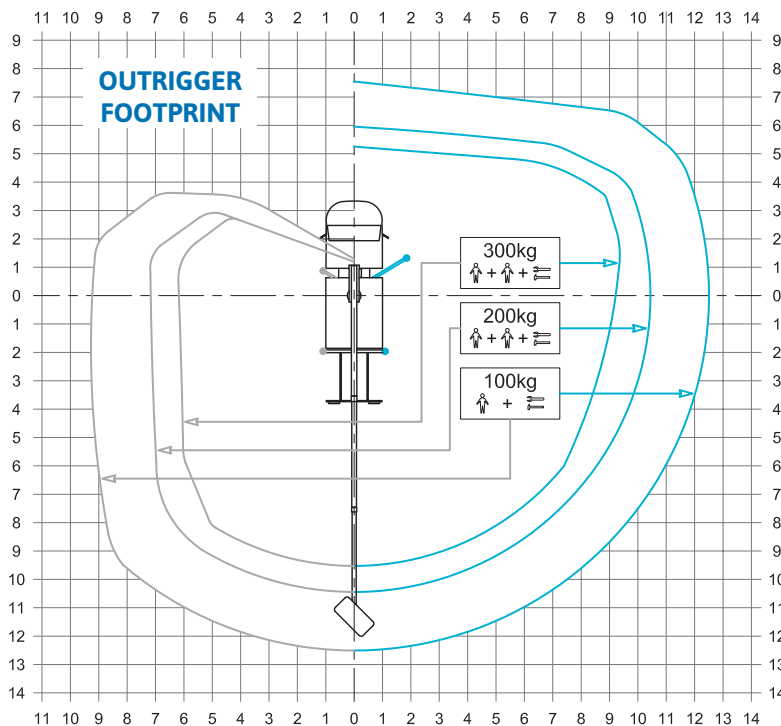

SPECIFICATION

CTEB-LIFT 18 HV IVECO Daily

WORKING ENVELOPE

* outreach and height max values and repeatability can change within ± 3% due to manufacturing variation and working condition.

DIMENSIONS

CTE S.p.A.
 Headquarter 7 Via Caproni - Rovereto (TN) IT, 38068
 Ph. +39 0464 48.50.50 - Fax +39 0464 48.50.99
 info@ctelift.com - www.ctelift.com
 Factory 5 Loc. Terramatta - Rivoli Veronese (VR) IT, 37010
 CTE UK Ltd Enderby Leicestershire - UK