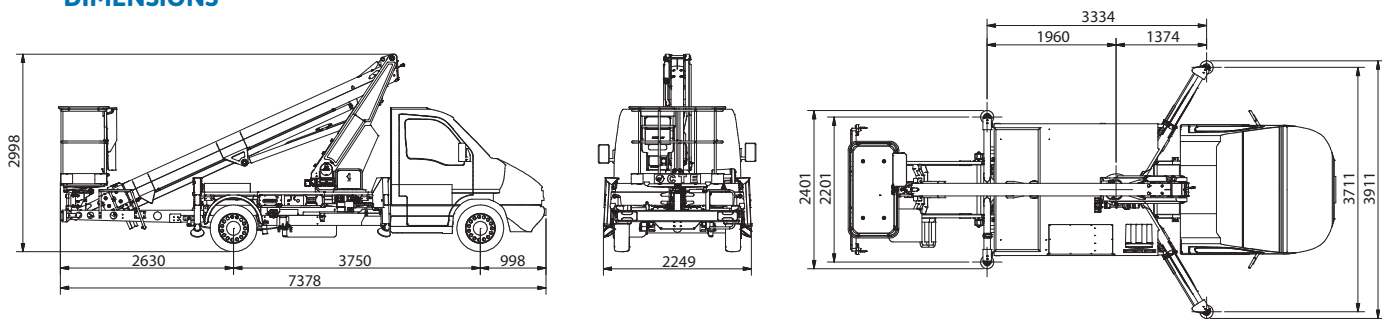

SPECIFICATION

CTEB-LIFT 18 HV IVECO Daily

WORKING ENVELOPE

* outreach and height max values and repeatability can change within ± 3% due to manufacturing variation and working condition.

DIMENSIONS

CTE S.p.A.
 Headquarter 7 Via Caproni - Rovereto (TN) IT, 38068
 Ph. +39 0464 48.50.50 - Fax +39 0464 48.50.99
 info@ctelift.com - www.ctelift.com
 Factory 5 Loc. Terramatta - Rivoli Veronese (VR) IT, 37010
 CTE UK Ltd Enderby Leicestershire - UK