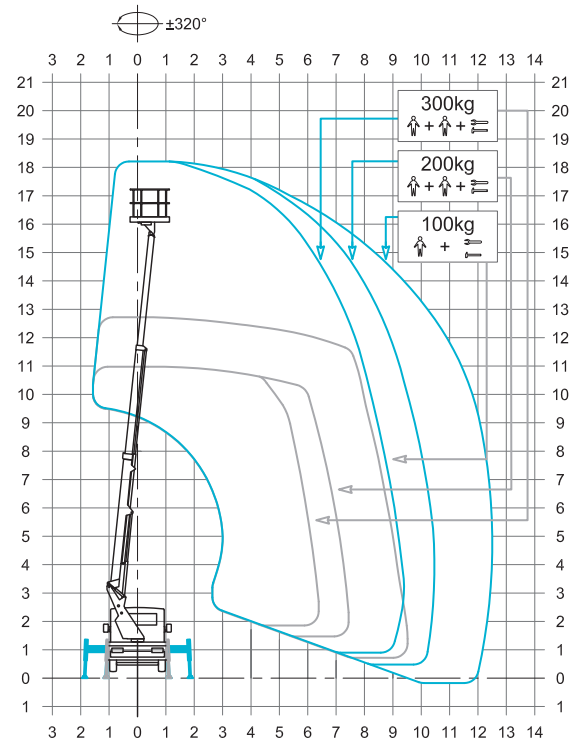

SPECIFICATION

CTEB-LIFT 18 HV IVECO Daily

WORKING ENVELOPE

* outreach and height max values and repeatability can change within ± 3% due to manufacturing variation and working condition.

DIMENSIONS

CTE S.p.A.
 Headquarter 7 Via Caproni - Rovereto (TN) IT, 38068
 Ph. +39 0464 48.50.50 - Fax +39 0464 48.50.99
 info@ctelift.com - www.ctelift.com
 Factory 5 Loc. Terramatta - Rivoli Veronese (VR) IT, 37010
 CTE UK Ltd Enderby Leicestershire - UK