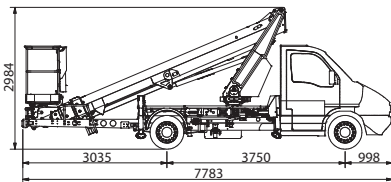

SPECIFICATION

CTEB-LIFT 23 HV IVECO Daily

23 m*

13 m*

300 kg

21 m

1400x700x1100 mm

GVW min
3,5 t

WORKING ENVELOPE

OUTRIGGER FOOTPRINT

DIMENSIONS

* outreach and height max values and repeatability can change within ± 3% due to manufacturing variation and working condition.

CTE S.p.A.
 Headquarter 7 Via Caproni - Rovereto (TN) IT, 38068
 Ph. +39 0464 48.50.50 - Fax +39 0464 48.50.99
 info@ctelift.com - www.ctelift.com
 Factory 5 Loc. Terramatta - Rivoli Veronese (VR) IT, 37010
 CTE UK Ltd Enderby Leicestershire - UK