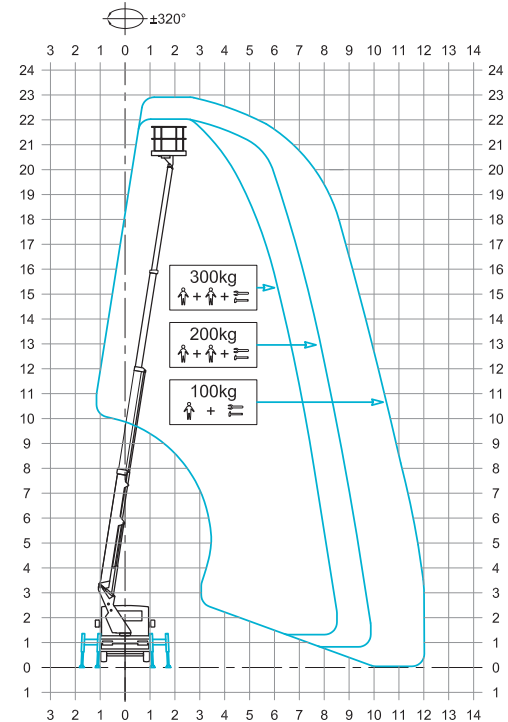

SPECIFICATION

CTEB-LIFT 23 HV IVECO Daily

23 m*

13 m*

300 kg

21 m

1400x700x1100 mm

GVW min
3,5 t

WORKING ENVELOPE

OUTRIGGER FOOTPRINT

DIMENSIONS

* outreach and height max values and repeatability can change within ± 3% due to manufacturing variation and working condition.

CTE S.p.A.
 Headquarter 7 Via Caproni - Rovereto (TN) IT, 38068
 Ph. +39 0464 48.50.50 - Fax +39 0464 48.50.99
 info@ctelift.com - www.ctelift.com
 Factory 5 Loc. Terramatta - Rivoli Veronese (VR) IT, 37010
 CTE UK Ltd Enderby Leicestershire - UK