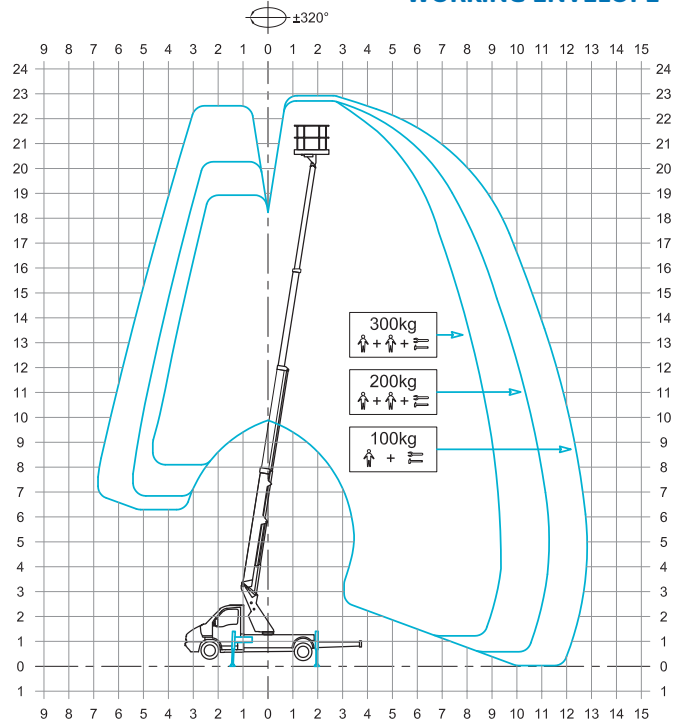

SPECIFICATION

CTEB-LIFT 23 HV IVECO Daily

23 m*

13 m*

300 kg

21 m

1400x700x1100 mm

GVW min
3,5 t

WORKING ENVELOPE

OUTRIGGER FOOTPRINT

DIMENSIONS

* outreach and height max values and repeatability can change within ± 3% due to manufacturing variation and working condition.

CTE S.p.A.
 Headquarter 7 Via Caproni - Rovereto (TN) IT, 38068
 Ph. +39 0464 48.50.50 - Fax +39 0464 48.50.99
 info@ctelift.com - www.ctelift.com
 Factory 5 Loc. Terramatta - Rivoli Veronese (VR) IT, 37010
 CTE UK Ltd Enderby Leicestershire - UK