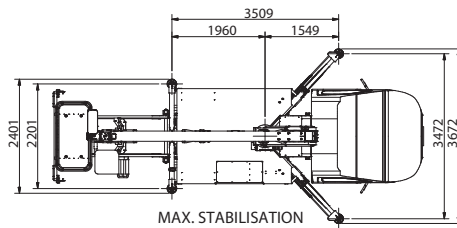

SPECIFICATION

CTEB-LIFT 23 HV IVECO Daily

23 m*

13 m*

300 kg

21 m

1400x700x1100 mm

GVW min
3,5 t

WORKING ENVELOPE

OUTRIGGER FOOTPRINT

DIMENSIONS

* outreach and height max values and repeatability can change within ± 3% due to manufacturing variation and working condition.

CTE S.p.A.
 Headquarter 7 Via Caproni - Rovereto (TN) IT, 38068
 Ph. +39 0464 48.50.50 - Fax +39 0464 48.50.99
 info@ctelift.com - www.ctelift.com
 Factory 5 Loc. Terramatta - Rivoli Veronese (VR) IT, 37010
 CTE UK Ltd Enderby Leicestershire - UK