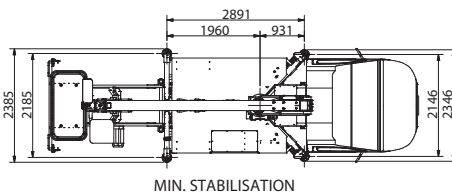

SPECIFICATION

CTEB-LIFT 23 HV IVECO Daily

23 m*

13 m*

300 kg

21 m

1400x700x1100 mm

GVW min
3,5 t

WORKING ENVELOPE

OUTRIGGER FOOTPRINT

DIMENSIONS

* outreach and height max values and repeatability can change within ± 3% due to manufacturing variation and working condition.

CTE S.p.A.
 Headquarter 7 Via Caproni - Rovereto (TN) IT, 38068
 Ph. +39 0464 48.50.50 - Fax +39 0464 48.50.99
 info@ctelift.com - www.ctelift.com
 Factory 5 Loc. Terramatta - Rivoli Veronese (VR) IT, 37010
 CTE UK Ltd Enderby Leicestershire - UK