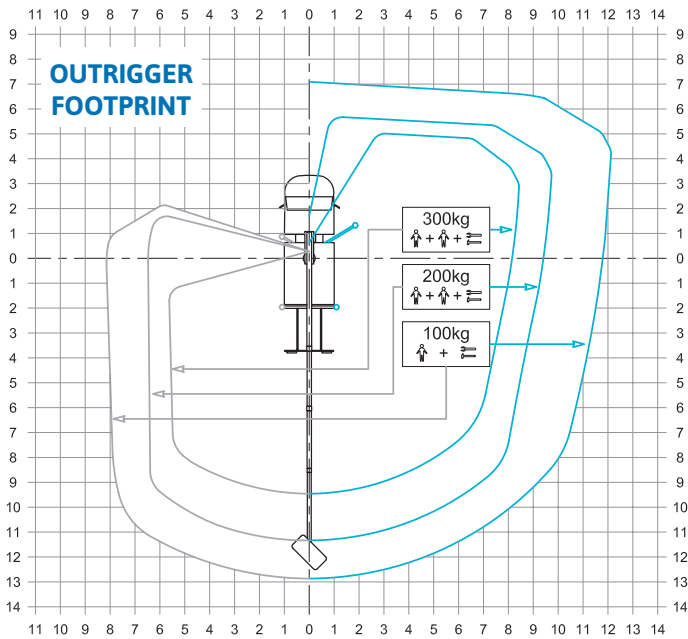

SPECIFICATION

CTEB-LIFT 23 HV IVECO Daily

23 m*

13 m*

300 kg

21 m

1400x700x1100 mm

GVW min
3,5 t

WORKING ENVELOPE

OUTRIGGER FOOTPRINT

DIMENSIONS

* outreach and height max values and repeatability can change within ± 3% due to manufacturing variation and working condition.

CTE S.p.A.
 Headquarter 7 Via Caproni - Rovereto (TN) IT, 38068
 Ph. +39 0464 48.50.50 - Fax +39 0464 48.50.99
 info@ctelift.com - www.ctelift.com
 Factory 5 Loc. Terramatta - Rivoli Veronese (VR) IT, 37010
 CTE UK Ltd Enderby Leicestershire - UK