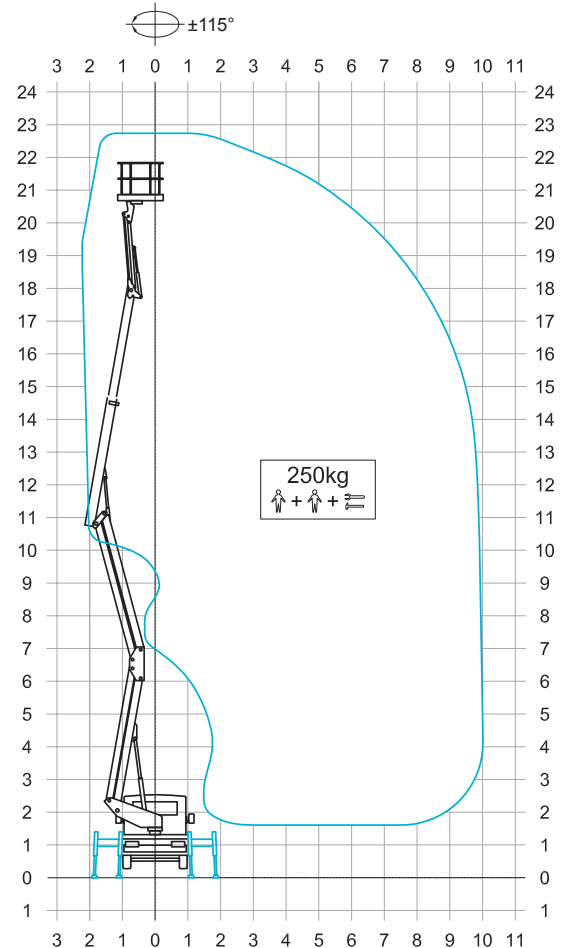

SPECIFICATION

CTEZED 23.3 JHL IVECO Daily

OUTRIGGER FOOTPRINT

WORKING ENVELOPE

* outreach and height max values and repeatability can change within ± 3% due to manufacturing variation and working condition.

DIMENSIONS

CTE S.p.A.
 Headquarter 7 Via Caproni - Rovereto (TN) IT, 38068
 Ph. +39 0464 48.50.50 - Fax +39 0464 48.50.99
 info@ctelift.com - www.ctelift.com
 Factory 5 Loc. Terramatta - Rivoli Veronese (VR) IT, 37010
 CTE UK Ltd Enderby Leicestershire - UK