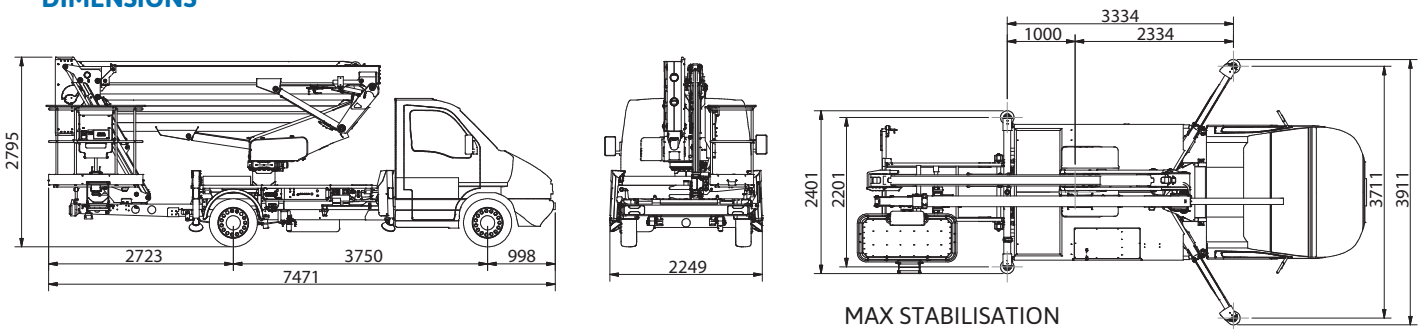

SPECIFICATION

CTEZED 23.3 JHL IVECO Daily

OUTRIGGER FOOTPRINT

WORKING ENVELOPE

* outreach and height max values and repeatability can change within ± 3% due to manufacturing variation and working condition.

DIMENSIONS

CTE S.p.A.
 Headquarter 7 Via Caproni - Rovereto (TN) IT, 38068
 Ph. +39 0464 48.50.50 - Fax +39 0464 48.50.99
 info@ctelift.com - www.ctelift.com
 Factory 5 Loc. Terramatta - Rivoli Veronese (VR) IT, 37010
 CTE UK Ltd Enderby Leicestershire - UK