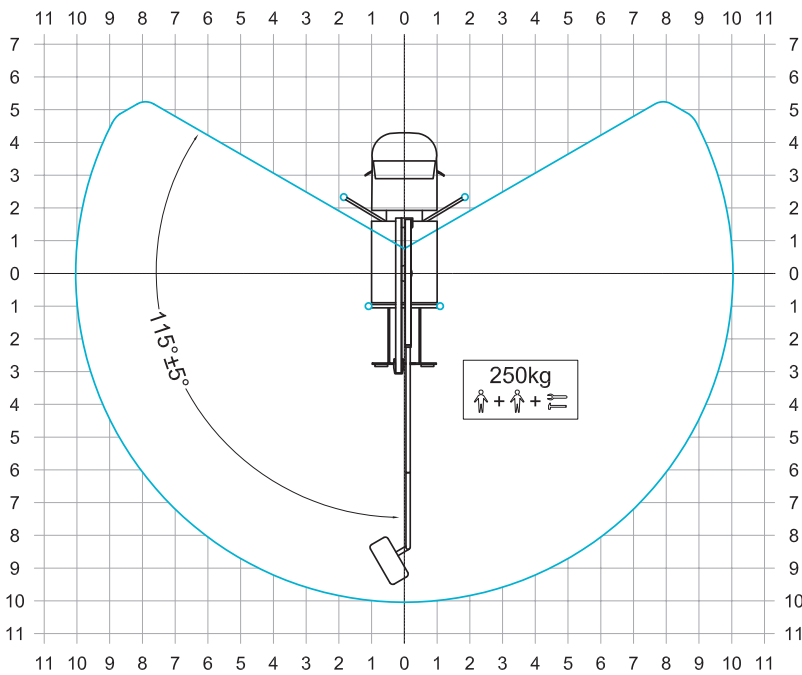

SPECIFICATION

CTEZED 23.3 JHL IVECO Daily

OUTRIGGER FOOTPRINT

WORKING ENVELOPE

* outreach and height max values and repeatability can change within ± 3% due to manufacturing variation and working condition.

DIMENSIONS

CTE S.p.A.
 Headquarter 7 Via Caproni - Rovereto (TN) IT, 38068
 Ph. +39 0464 48.50.50 - Fax +39 0464 48.50.99
 info@ctelift.com - www.ctelift.com
 Factory 5 Loc. Terramatta - Rivoli Veronese (VR) IT, 37010
 CTE UK Ltd Enderby Leicestershire - UK